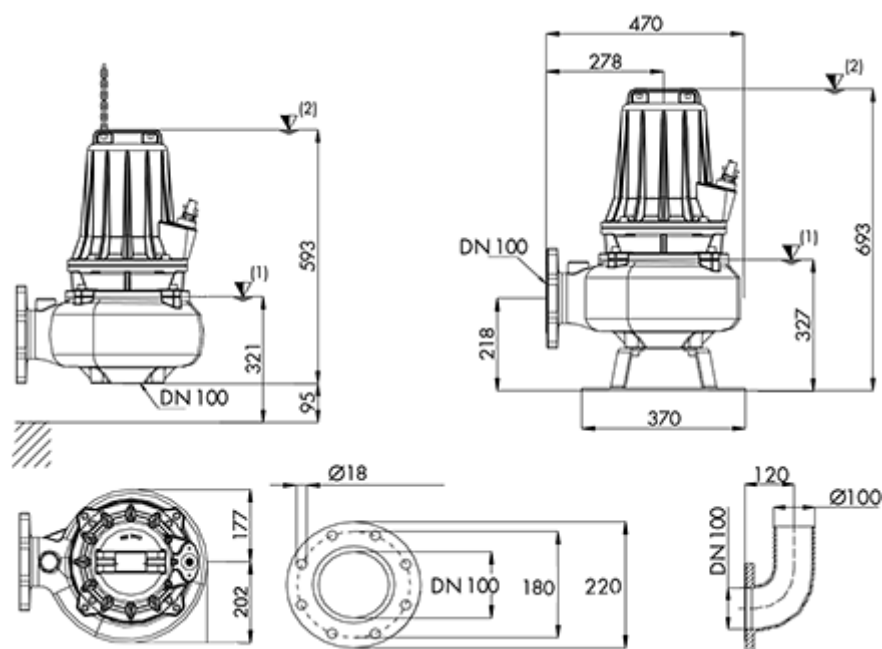

Data Sheet

Article number: 71644075001003

Description: Dreno sewage pump Serie VT 100/4/173 C358
7,5 3x400V 50HZ discharge DN100

Measures

Version = Type VT 100/4/173 C.355, VT 100/4/173 C.356 & VT 100/4/173 C.358